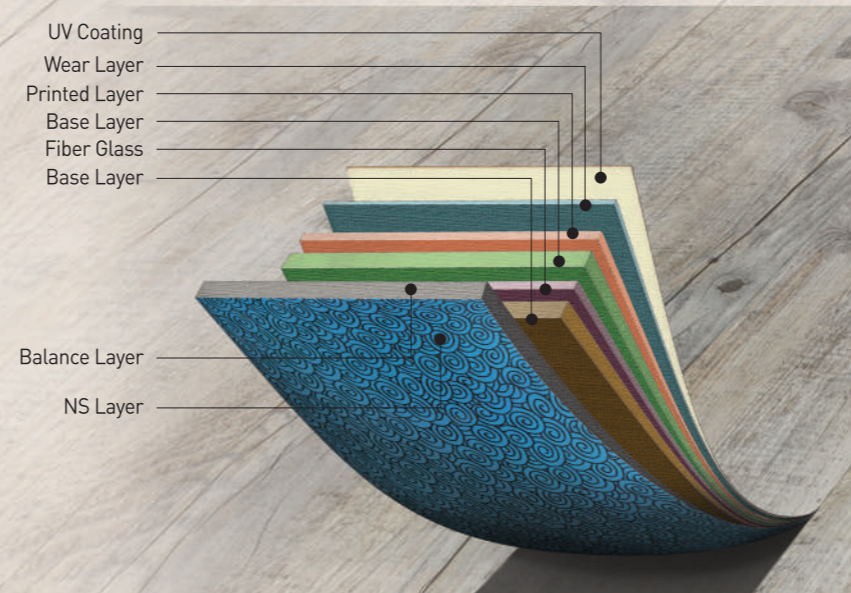

DECOBLU Luxury Vinyl Tile

Dimensions 3.0(T)×455(W)×455(L)mm Packing 16pcs / 3.31m² SQUARE